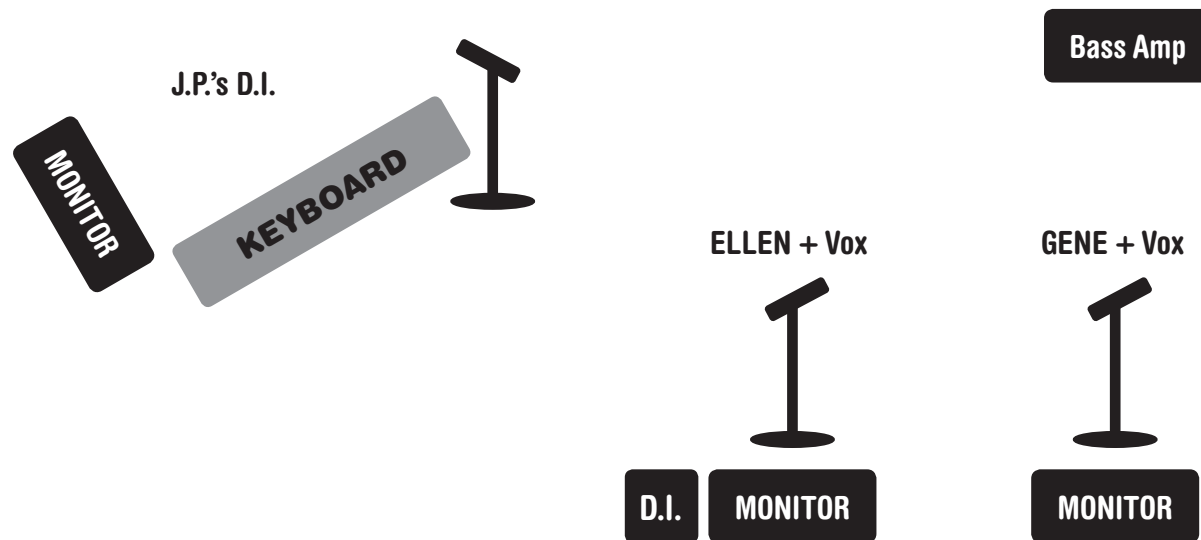

Ellen Whyte Stage Plot Plus Sized Band Configuration

Ellen Whyte Stage Plot 5-Piece Configuration

Ellen Whyte Stage Plot 3-Piece Configuration

Ellen Whyte Input List

- 1 Kick Audix D6
- 2 Snare Top Audix i-5
- 3 Snare Bottom... Audix i-5
- 4 Hi Hat Audix SCX1-HC or ADX51
- 5 Rack1 Audix D2 or Audix Micro-D
- 6 Rack2 Audix D2 or Audix Micro-D
- 7 Floor Audix D4
- 8 OVH L Audix SCX1-C or Audix CX-112
- 9 OVH R Audix SCX1-C or Audix CX-112
- 10 Bass DI and Audix D4
- 11 Guitar Garry Audix i-5
- 12 Guitar Ellen DI
- 13 Keys DI
- 14 Ellen Vocal Audix W3-OM5
- 15 Garry Vocal Audix OM5
- 16 Gene Vocal Audix OM5
- 17 J.P. Vocal Audix OM6
- 18 Spare Vocal Audix OM5
- 19 Horn 1 Audix i-5
- 20 Horn 2 Audix i-5
- 21 Horn 3 Audix i-5 (Audix D4 if miking a Baritone Sax)
- 22 Horn 4 Audix i-5 (Audix D4 if miking a Baritone Sax)

Footnote: Ellen will provide her wireless vocal mic.

**Ellen Whyte is an Audix Endorser. Please contact Ellen Whyte 503 657-9801 if you are unable to fulfill this input list.
Audix Drum Pack “DP-Elite8”, along with one Audix i-5, provides all necessary mics for the drum kit.**