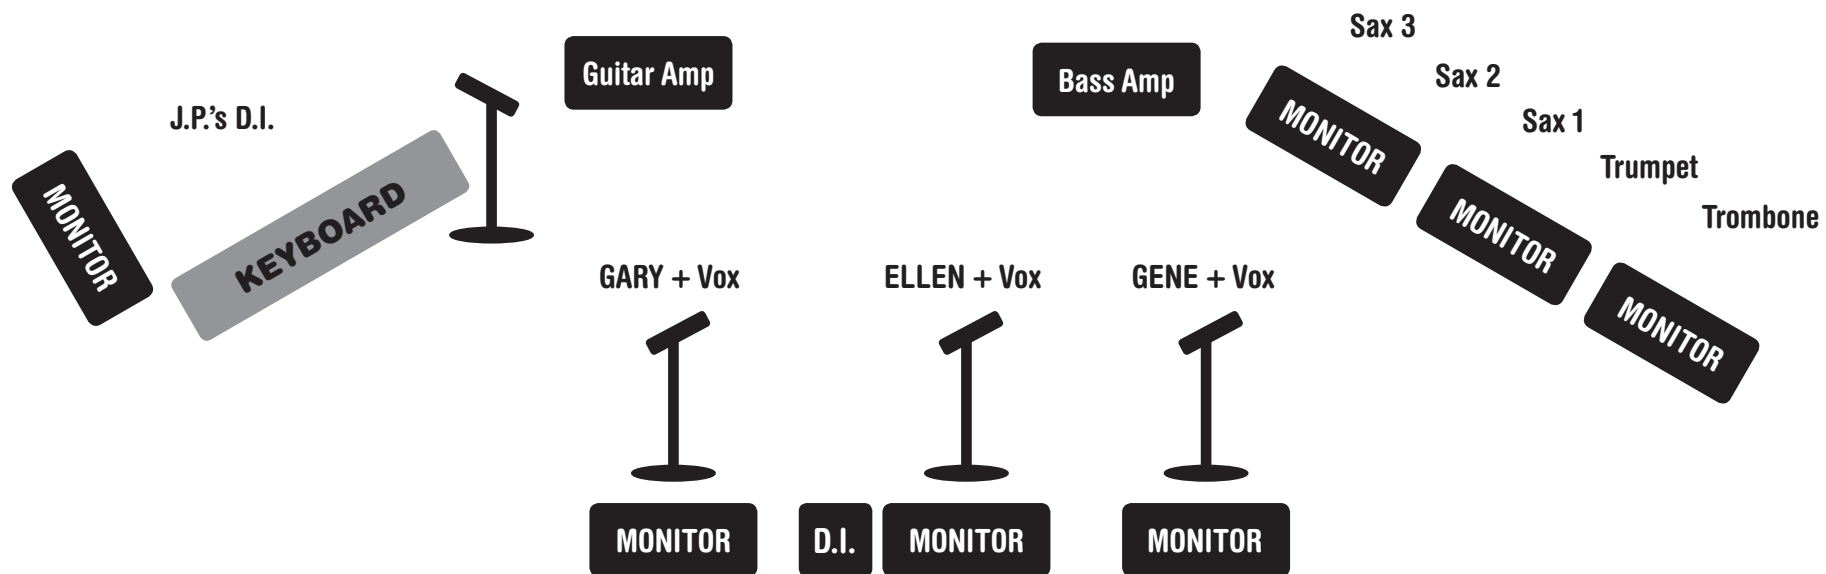

Ellen Whyte Stage Plot Plus Sized Band Configuration

Ellen Whyte Stage Plot 5-Piece Configuration

Ellen Whyte Stage Plot 3-Piece Configuration

Ellen Whyte Input List

- 1 Kick Audix D6
- 2 Snare Top Audix i-5
- 3 Snare Bottom... Audix i-5
- 4 Hi Hat Audix SCX1-HC or ADX51
- 5 Rack1 Audix D2 or Audix Micro-D
- 6 Rack2 Audix D2 or Audix Micro-D
- 7 Floor Audix D4
- 8 OVH L Audix SCX1-C or Audix CX-112
- 9 OVH R Audix SCX1-C or Audix CX-112
- 10 Bass DI and Audix D4
- 11 Guitar Garry Audix i-5
- 12 Guitar Ellen DI
- 13 Keys DI
- 14 Ellen Vocal Audix W3-OM5
- 15 Garry Vocal Audix OM5
- 16 Gene Vocal Audix OM5
- 17 J.P. Vocal Audix OM6
- 18 Spare Vocal Audix OM5
- 19 Horn 1 Audix i-5
- 20 Horn 2 Audix i-5
- 21 Horn 3 Audix i-5 (Audix D4 if miking a Baritone Sax)
- 22 Horn 4 Audix i-5 (Audix D4 if miking a Baritone Sax)

Footnote: Ellen will provide her wireless vocal mic.

**Ellen Whyte is an Audix Endorser. Please contact Ellen Whyte 503 657-9801 if you are unable to fulfill this input list.
Audix Drum Pack “DP-Elite8”, along with one Audix i-5, provides all necessary mics for the drum kit.**