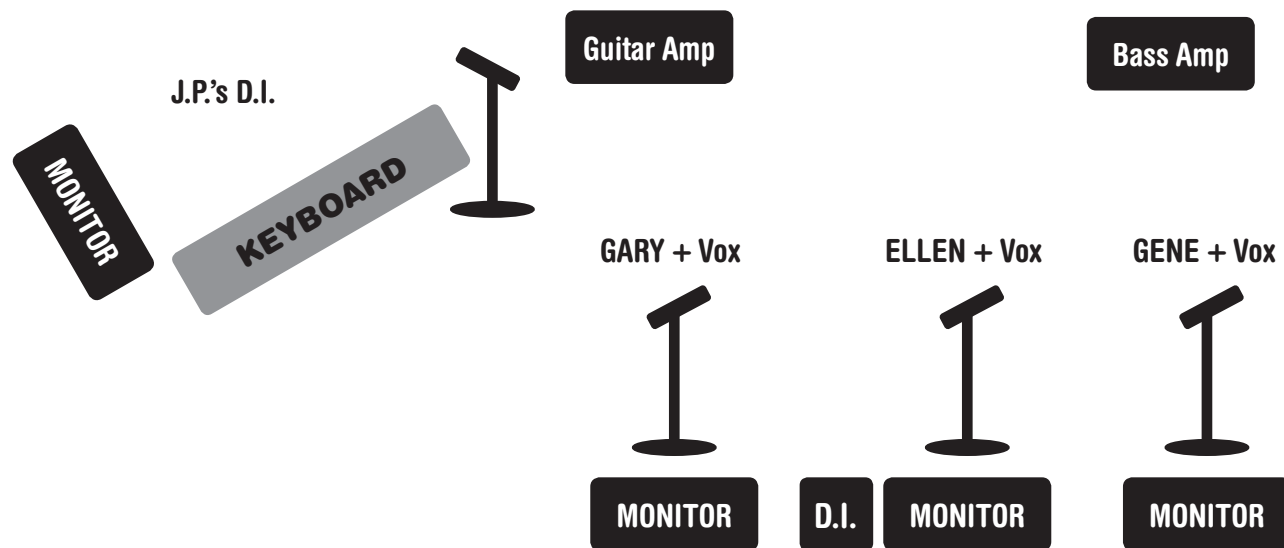

Ellen Whyte Stage Plot Plus Sized Band Configuration

Ellen Whyte Stage Plot 5-Piece Configuration

Ellen Whyte Stage Plot 3-Piece Configuration

Ellen Whyte Input List

- 1 Kick Audix D6
- 2 Snare Top Audix i-5
- 3 Snare Bottom... Audix i-5
- 4 Hi Hat Audix SCX1-HC or ADX51
- 5 Rack1 Audix D2 or Audix Micro-D
- 6 Rack2 Audix D2 or Audix Micro-D
- 7 Floor Audix D4
- 8 OVH L Audix SCX1-C or Audix CX-112
- 9 OVH R Audix SCX1-C or Audix CX-112
- 10 Bass DI and Audix D4
- 11 Guitar Garry Audix i-5
- 12 Guitar Ellen DI
- 13 Keys DI
- 14 Ellen Vocal Audix W3-OM5
- 15 Garry Vocal Audix OM5
- 16 Gene Vocal Audix OM5
- 17 J.P. Vocal Audix OM6
- 18 Spare Vocal Audix OM5
- 19 Horn 1 Audix i-5
- 20 Horn 2 Audix i-5
- 21 Horn 3 Audix i-5 (Audix D4 if miking a Baritone Sax)
- 22 Horn 4 Audix i-5 (Audix D4 if miking a Baritone Sax)

Footnote: Ellen will provide her wireless vocal mic.

**Ellen Whyte is an Audix Endorser. Please contact Ellen Whyte 503 657-9801 if you are unable to fulfill this input list.
Audix Drum Pack “DP-Elite8”, along with one Audix i-5, provides all necessary mics for the drum kit.**