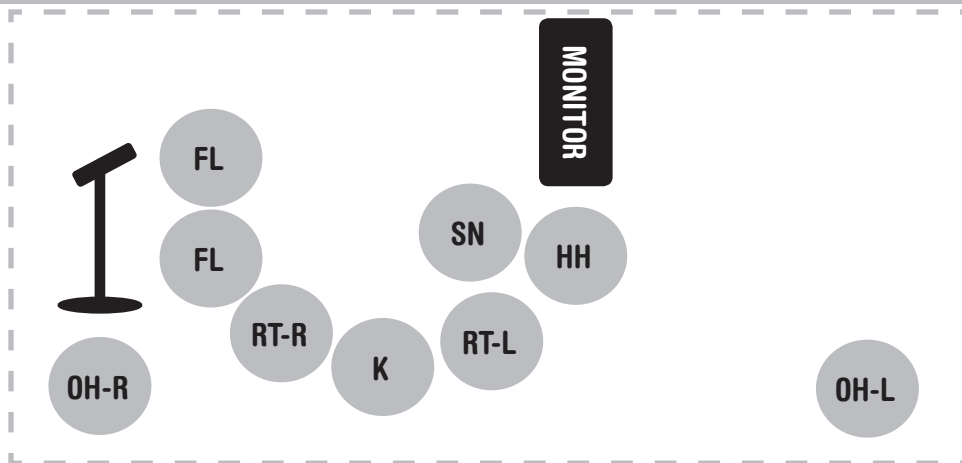

Ellen Whyte Stage Plot Plus Sized Band Configuration

Ellen Whyte Stage Plot 5-Piece Configuration

Ellen Whyte Stage Plot 3-Piece Configuration

Ellen Whyte Input List

- 1 Kick Audix D6
- 2 Snare Top Audix i-5
- 3 Snare Bottom... Audix i-5
- 4 Hi Hat Audix SCX1-HC or ADX51
- 5 Rack1 Audix D2 or Audix Micro-D
- 6 Rack2 Audix D2 or Audix Micro-D
- 7 Floor Audix D4
- 8 OVH L Audix SCX1-C or Audix CX-112
- 9 OVH R Audix SCX1-C or Audix CX-112
- 10 Bass DI and Audix D4
- 11 Guitar Garry Audix i-5
- 12 Guitar Ellen DI
- 13 Keys DI
- 14 Ellen Vocal Audix W3-OM5
- 15 Garry Vocal Audix OM5
- 16 Gene Vocal Audix OM5
- 17 J.P. Vocal Audix OM6
- 18 Spare Vocal Audix OM5
- 19 Horn 1 Audix i-5
- 20 Horn 2 Audix i-5
- 21 Horn 3 Audix i-5 (Audix D4 if miking a Baritone Sax)
- 22 Horn 4 Audix i-5 (Audix D4 if miking a Baritone Sax)

Footnote: Ellen will provide her wireless vocal mic.

**Ellen Whyte is an Audix Endorser. Please contact Ellen Whyte 503 657-9801 if you are unable to fulfill this input list.
Audix Drum Pack “DP-Elite8”, along with one Audix i-5, provides all necessary mics for the drum kit.**